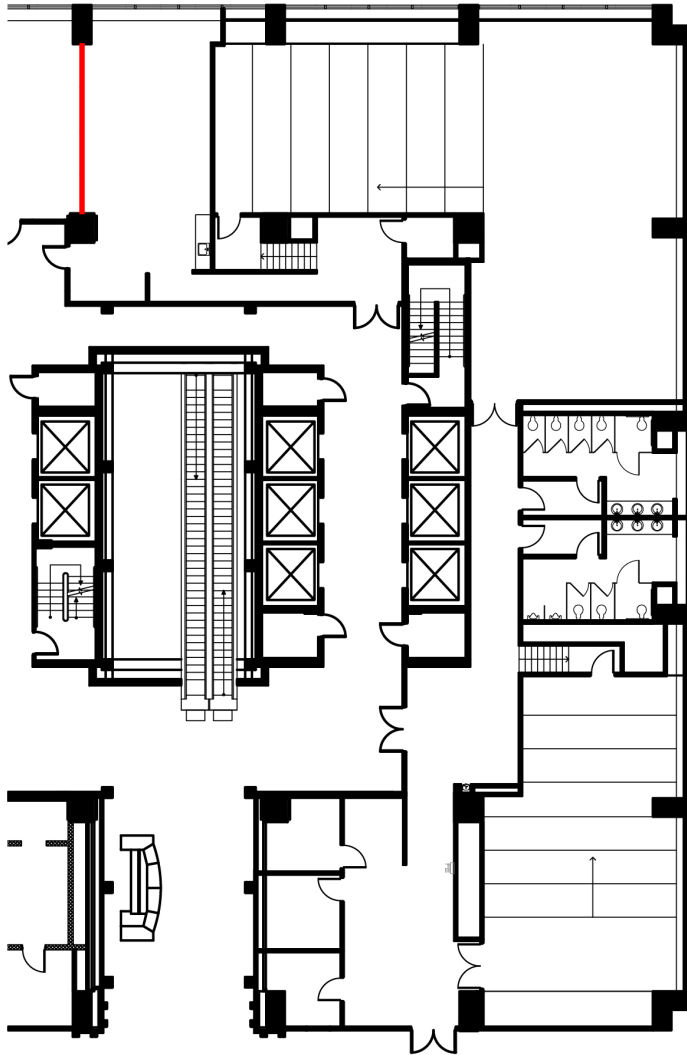

ALL IN ONE.

Existing Conditions

LIMITLESS

onegatewaycenter.com

Managed By:

Exclusive Leasing Agent:

Bryn Cinque | 973.299.3016
James Bailey | 973.299.3013