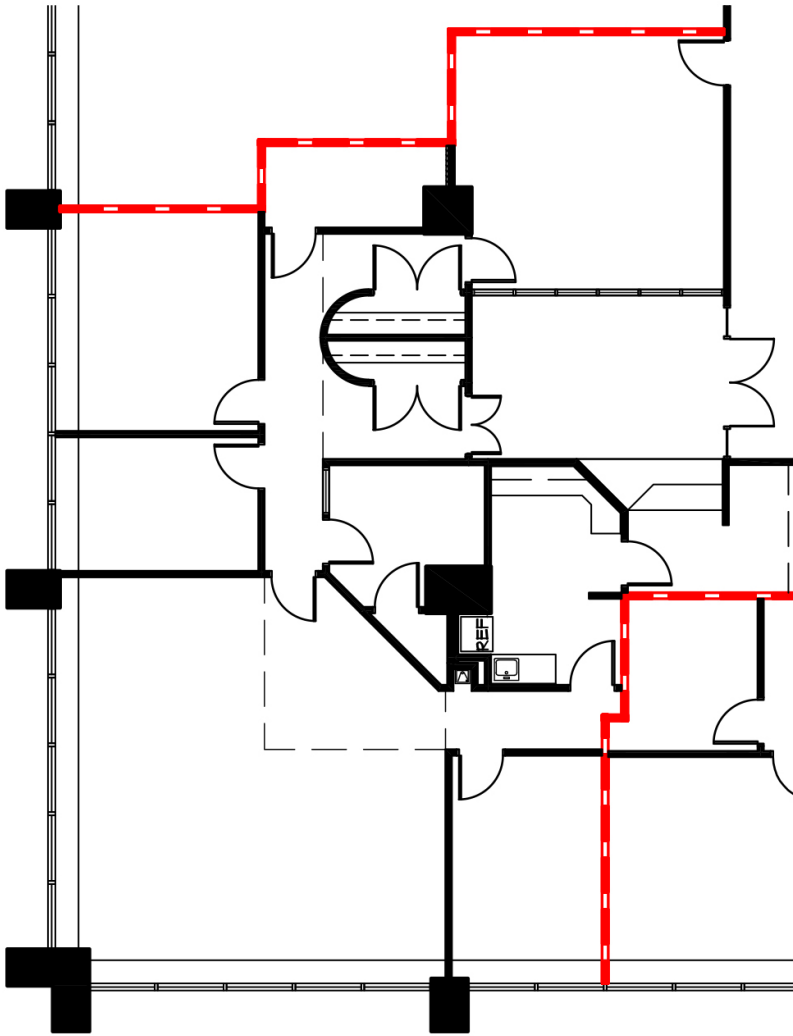

ALL IN **ONE**.

Existing Conditions

LIMITLESS

onegatewaycenter.com

Managed By:

Exclusive Leasing Agent:

Bryn Cinque | 973.299.3016

James Bailey | 973.299.3013