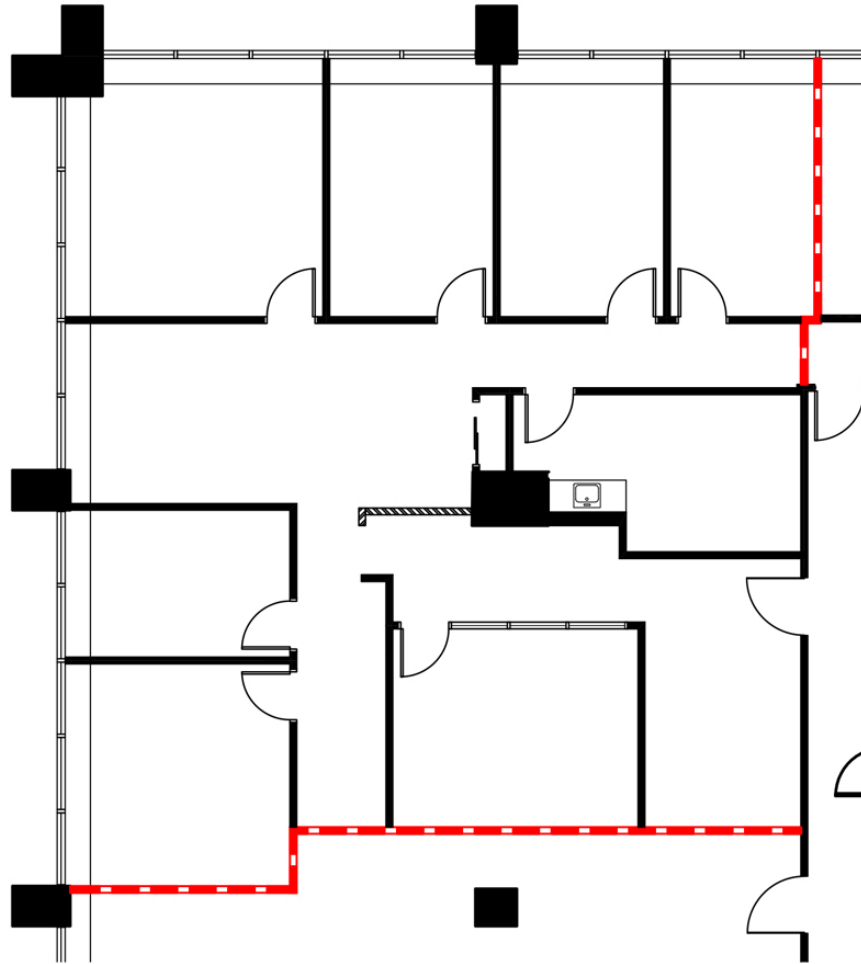

ALL IN ONE.

Existing Conditions

LIMITLESS

[onegatewaycenter.com](http://onegatewaycenter.com)

Managed By:

Exclusive Leasing Agent:

Bryn Cinque | 973.299.3016

James Bailey | 973.299.3013