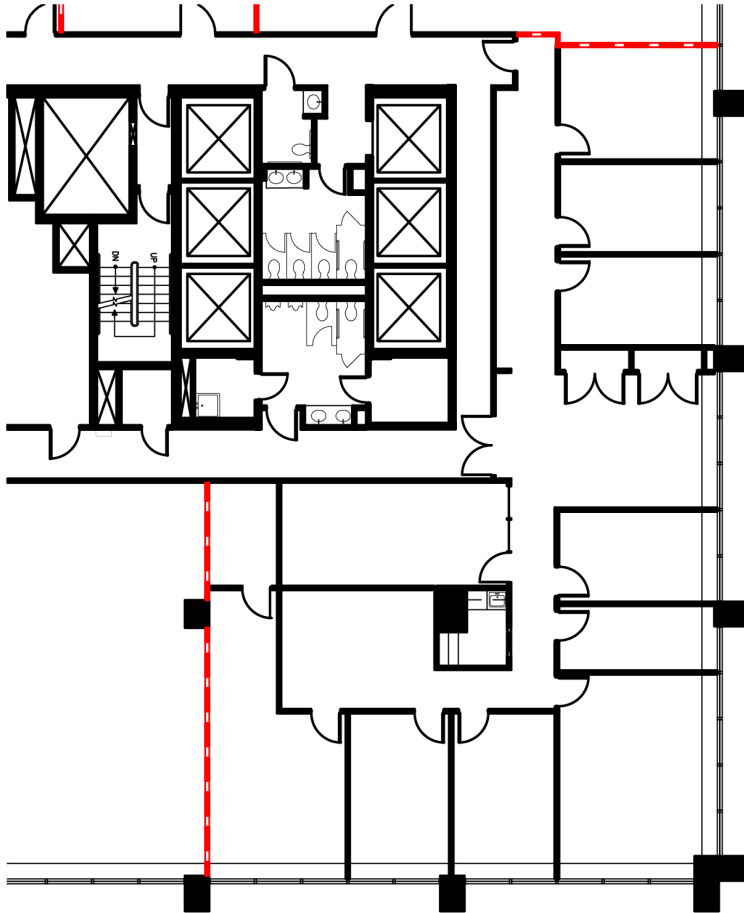

ALL IN ONE.

Existing Conditions

LIMITLESS

onegatewaycenter.com

Managed By:

Exclusive Leasing Agent:

Bryn Cinque | 973.299.3016

James Bailey | 973.299.3013