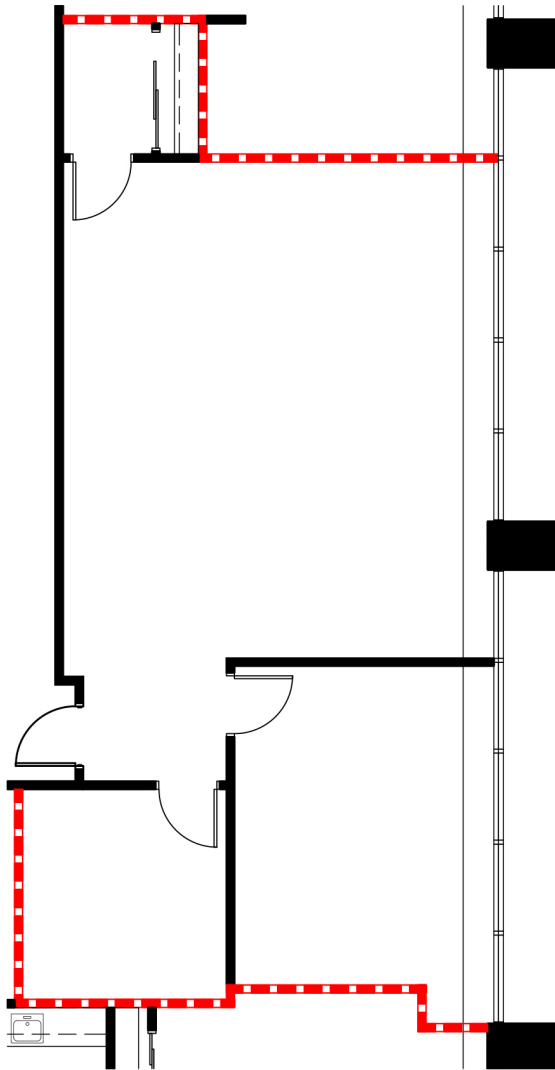

ALL IN ONE.

Existing Conditions

LIMITLESS

onegatewaycenter.com

Managed By:

Exclusive Leasing Agent:

Bryn Cinque | 973.299.3016

James Bailey | 973.299.3013