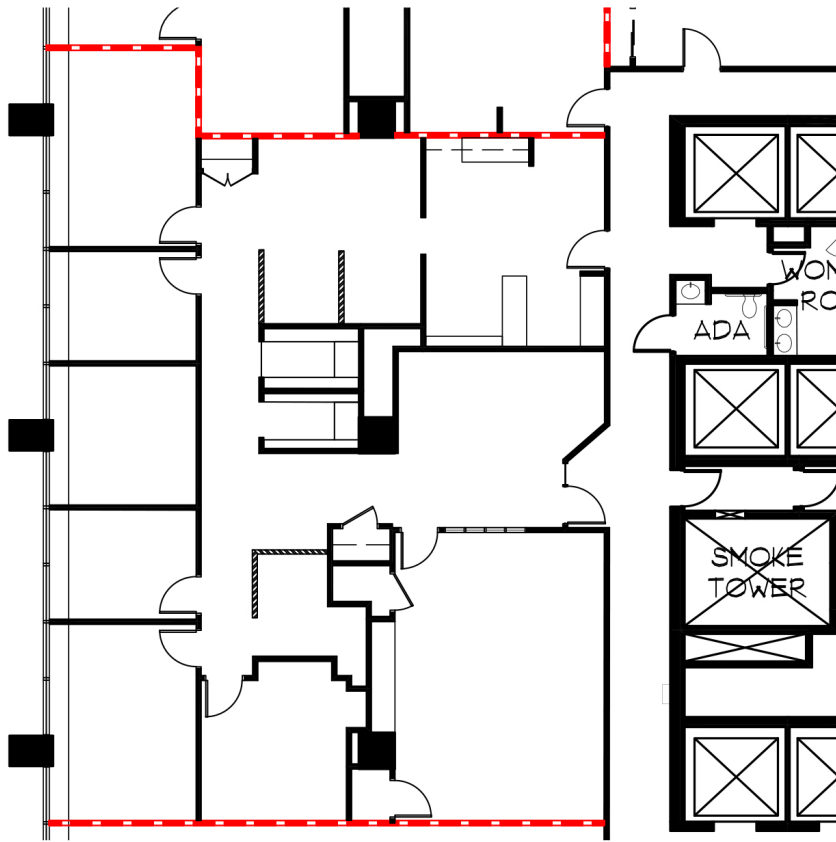

ALL IN ONE.

Existing Conditions

**LIMITLESS**

[onegatewaycenter.com](http://onegatewaycenter.com)

Managed By:

Exclusive Leasing Agent:

Bryn Cinque | 973.299.3016

James Bailey | 973.299.3013