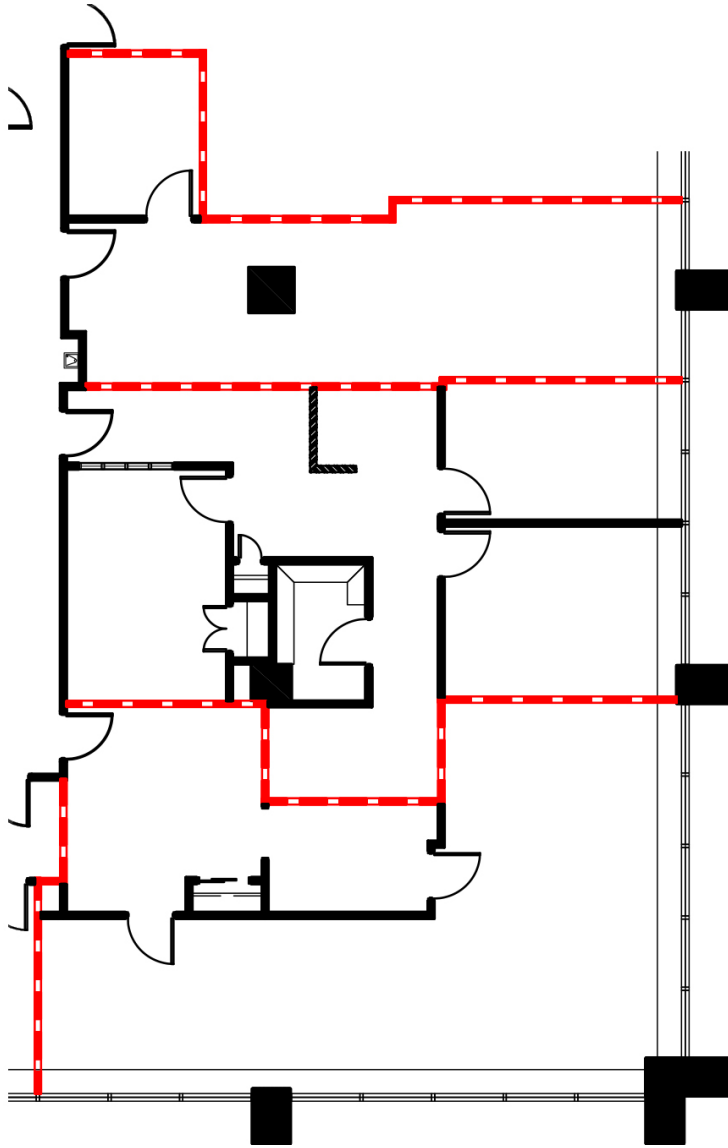

ALL IN ONE.

Existing Conditions

LIMITLESS

onegatewaycenter.com

Managed By:

Exclusive Leasing Agent:

Bryn Cinque | 973.299.3016

James Bailey | 973.299.3013