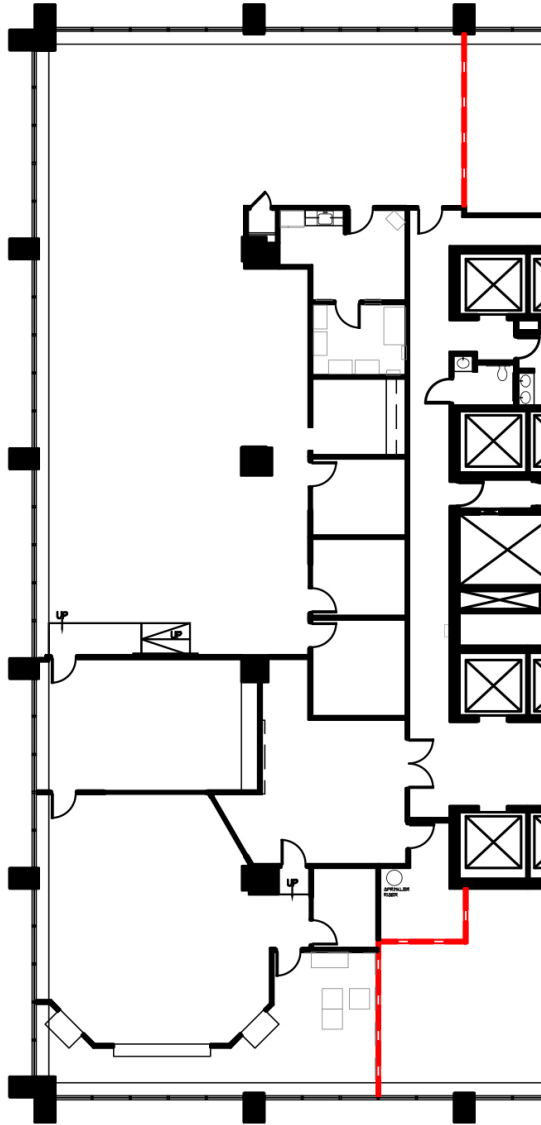

ALL IN ONE.

Existing Conditions

LIMITLESS

onegatewaycenter.com

Managed By:

Exclusive Leasing Agent:

Bryn Cinque | 973.299.3016
James Bailey | 973.299.3013