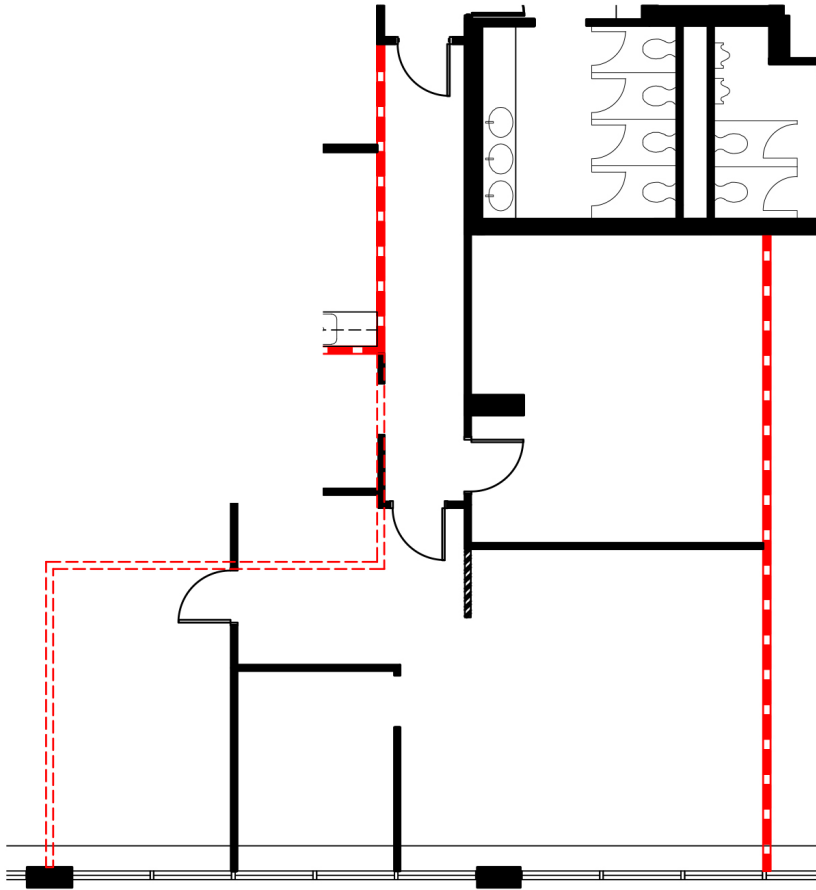

ALL IN ONE.

Existing Conditions

LIMITLESS

onegatewaycenter.com

Managed By:

Exclusive Leasing Agent:

Bryn Cinque | 973.299.3016

James Bailey | 973.299.3013