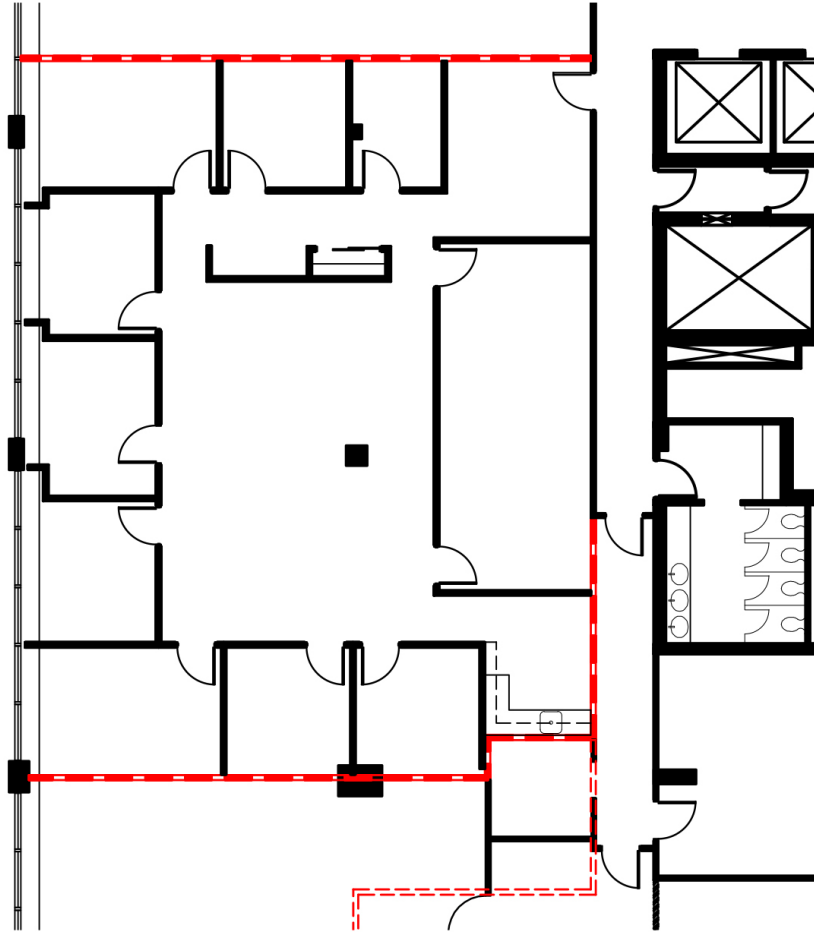

ALL IN ONE.

Existing Conditions

LIMITLESS

onegatewaycenter.com

Managed By:

Exclusive Leasing Agent:

Bryn Cinque | 973.299.3016
James Bailey | 973.299.3013