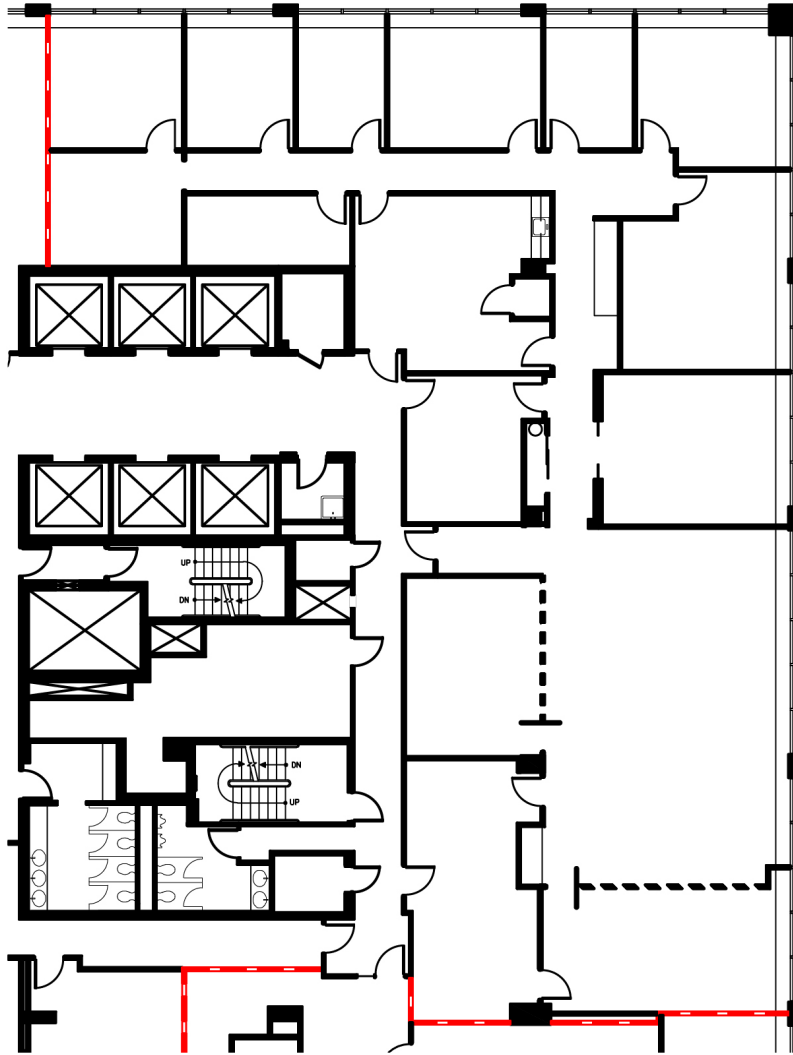

ALL IN ONE.

Existing Conditions

LIMITLESS

onegatewaycenter.com

Managed By:

Exclusive Leasing Agent:

Bryn Cinque | 973.299.3016

James Bailey | 973.299.3013