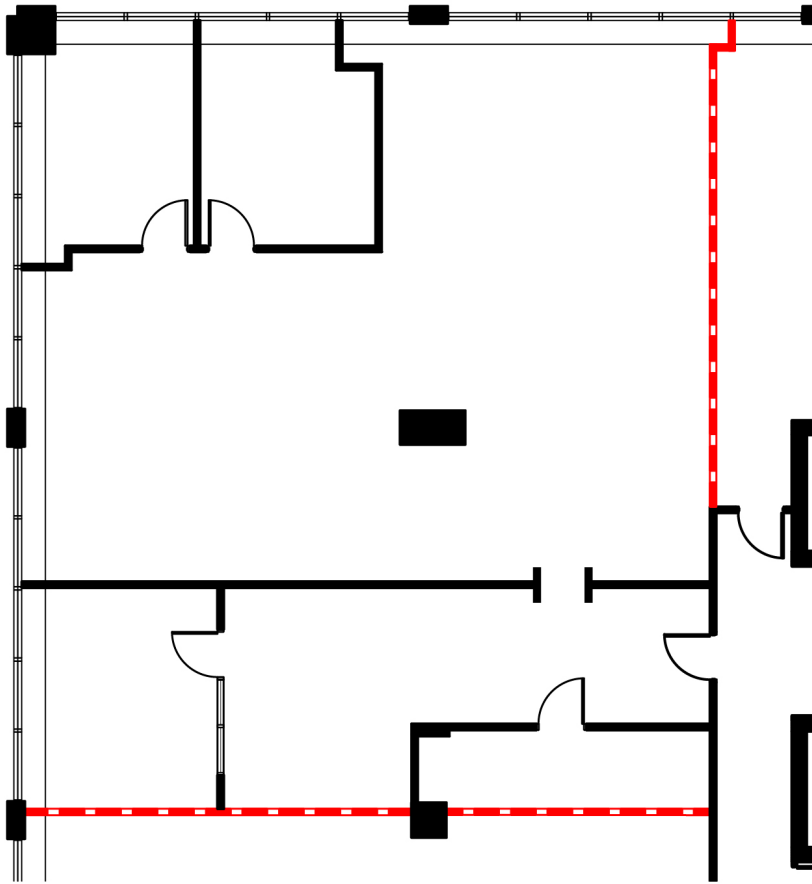

ALL IN ONE.

Existing Conditions

**LIMITLESS**

[onegatewaycenter.com](http://onegatewaycenter.com)

Managed By:

Exclusive Leasing Agent:

Bryn Cinque | 973.299.3016

James Bailey | 973.299.3013