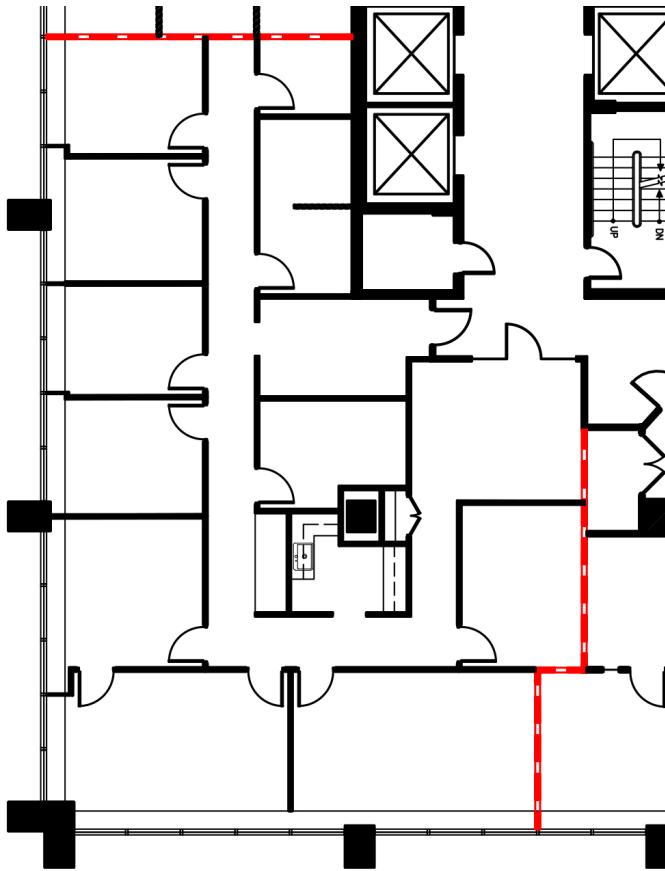

ALL IN ONE.

Existing Conditions

**LIMITLESS**

[onegatewaycenter.com](http://onegatewaycenter.com)

Managed By:

Exclusive Leasing Agent:

Bryn Cinque | 973.299.3016  
James Bailey | 973.299.3013