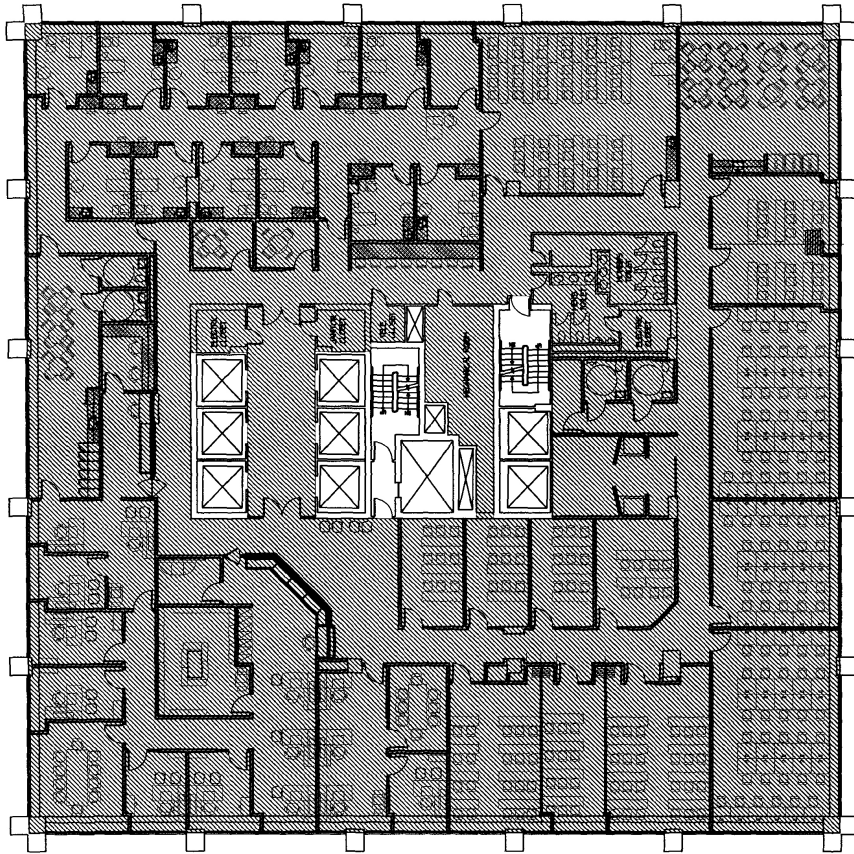

ALL IN ONE.

Existing Conditions

LIMITLESS

onegatewaycenter.com

Managed By:

Exclusive Leasing Agent:

Bryn Cinque | 973.299.3016

James Bailey | 973.299.3013