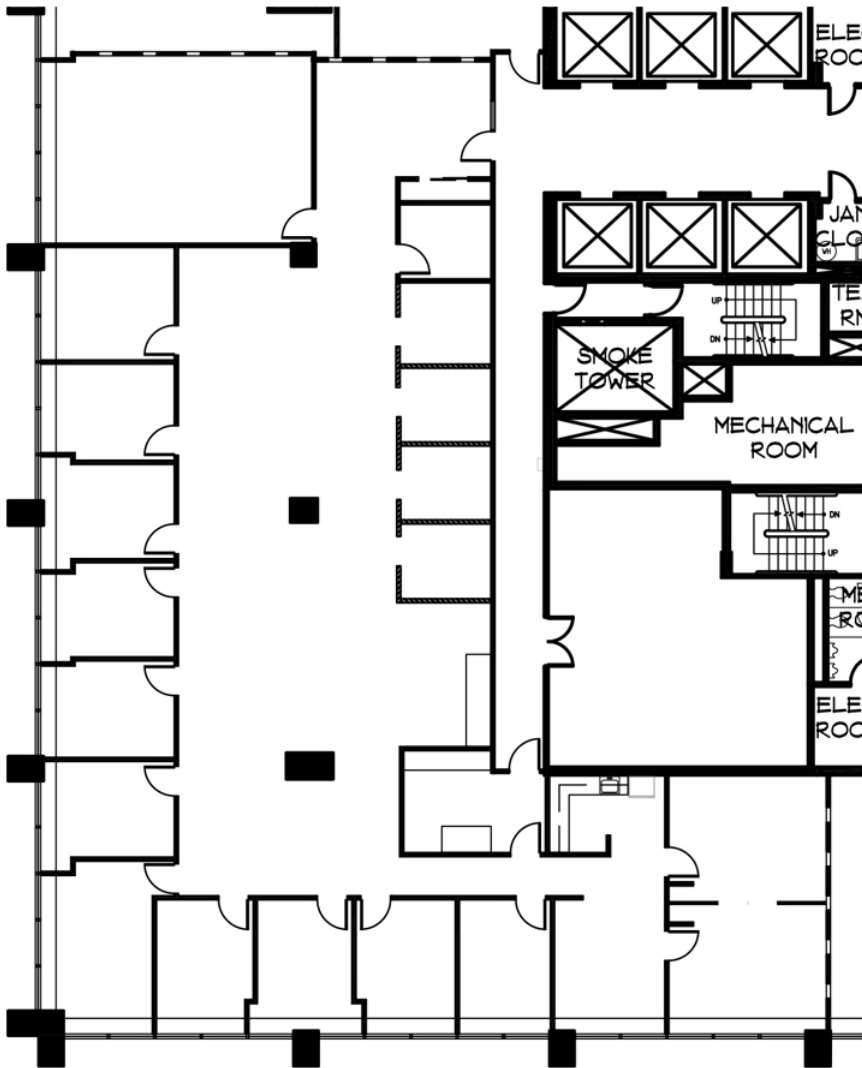

ALL IN ONE.

Existing Conditions

**LIMITLESS**

[onegatewaycenter.com](http://onegatewaycenter.com)

Managed By:

Exclusive Leasing Agent:

Bryn Cinque | 973.299.3016

James Bailey | 973.299.3013