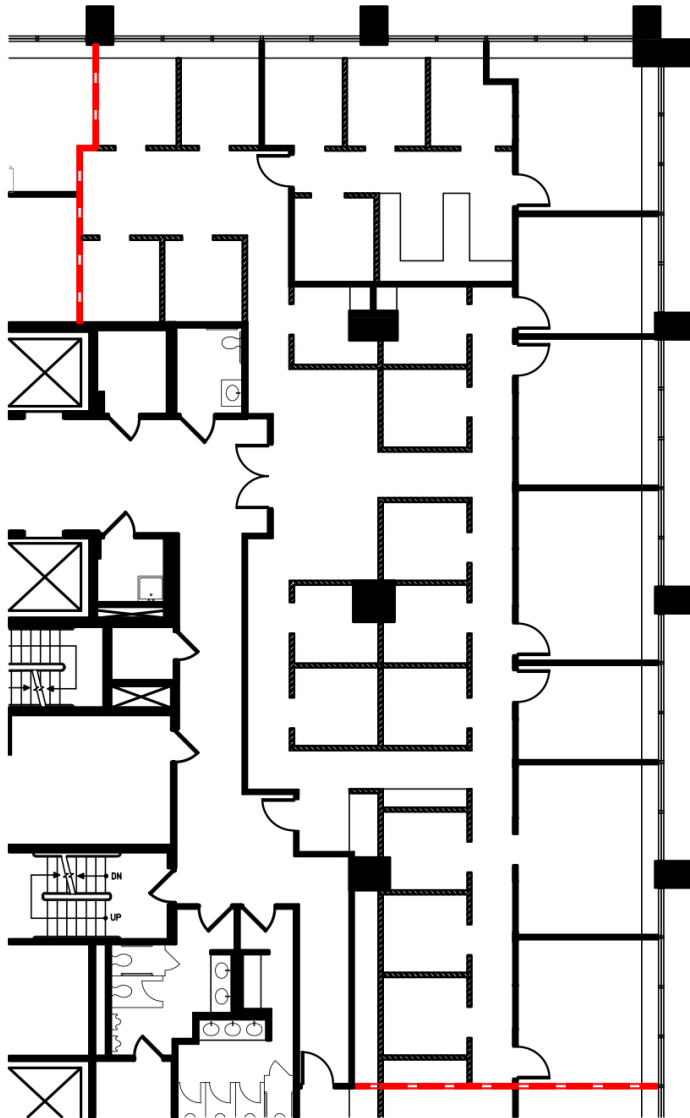

ALL IN ONE.

Existing Conditions

**LIMITLESS**

[onegatewaycenter.com](http://onegatewaycenter.com)

Managed By:

Exclusive Leasing Agent:

Bryn Cinque | 973.299.3016  
James Bailey | 973.299.3013