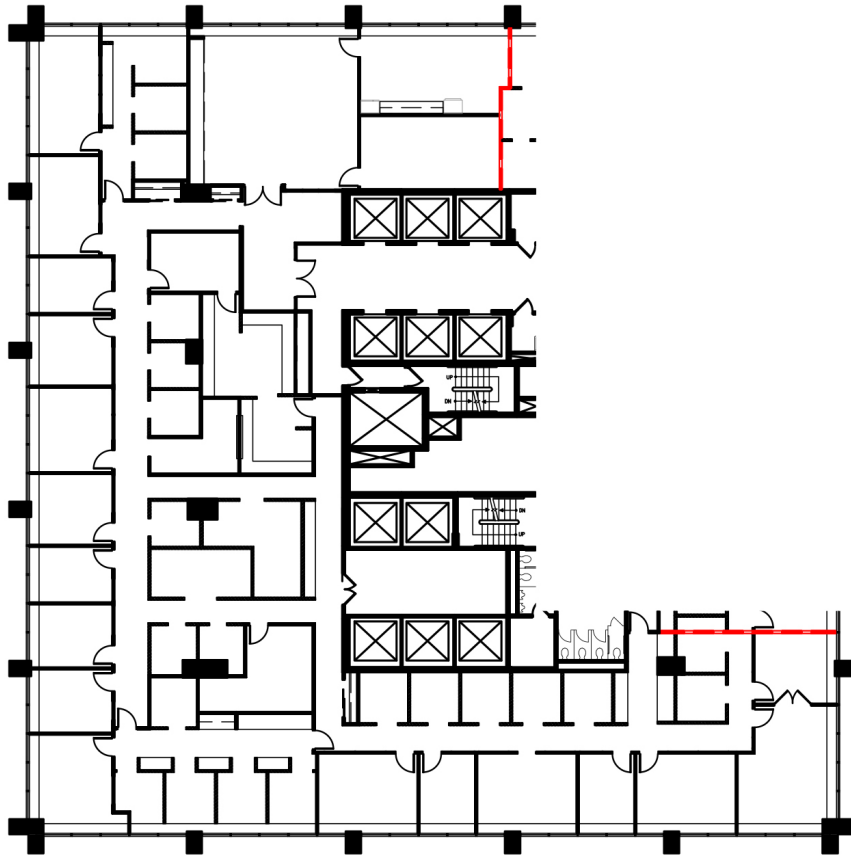

ALL IN **ONE**.

Existing Conditions

LIMITLESS

onegatewaycenter.com

Managed By:

Exclusive Leasing Agent:

Bryn Cinque | 973.299.3016

James Bailey | 973.299.3013