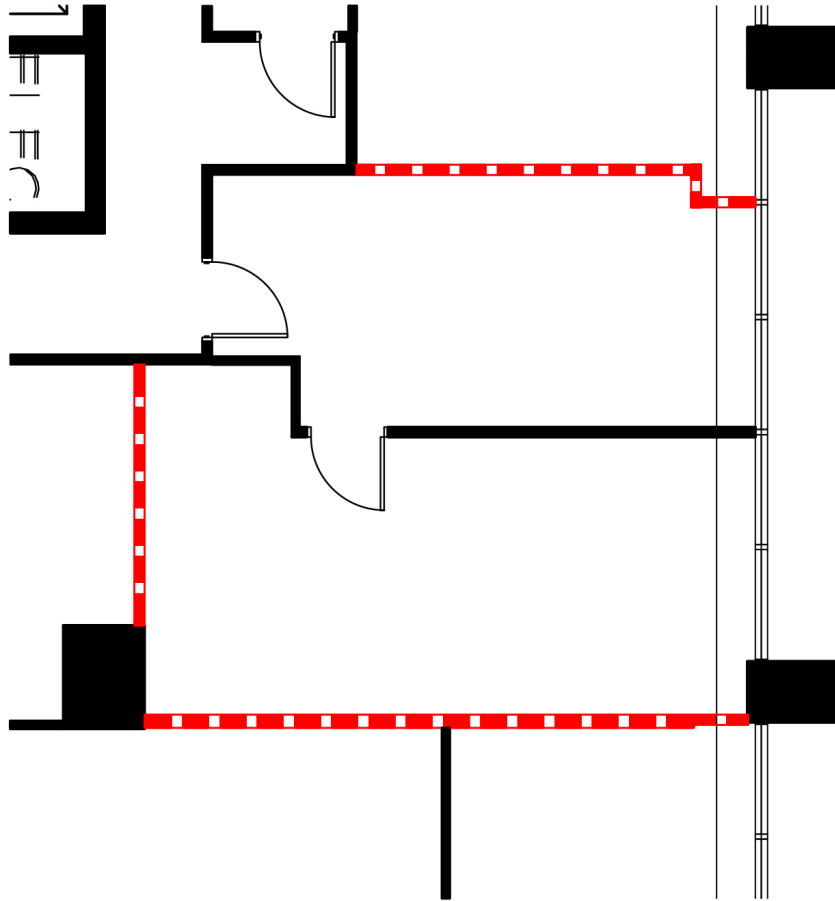

ALL IN **ONE.**

Existing Conditions

LIMITLESS

onegatewaycenter.com

Managed By:

Exclusive Leasing Agent:

Bryn Cinque | 973.299.3016

James Bailey | 973.299.3013