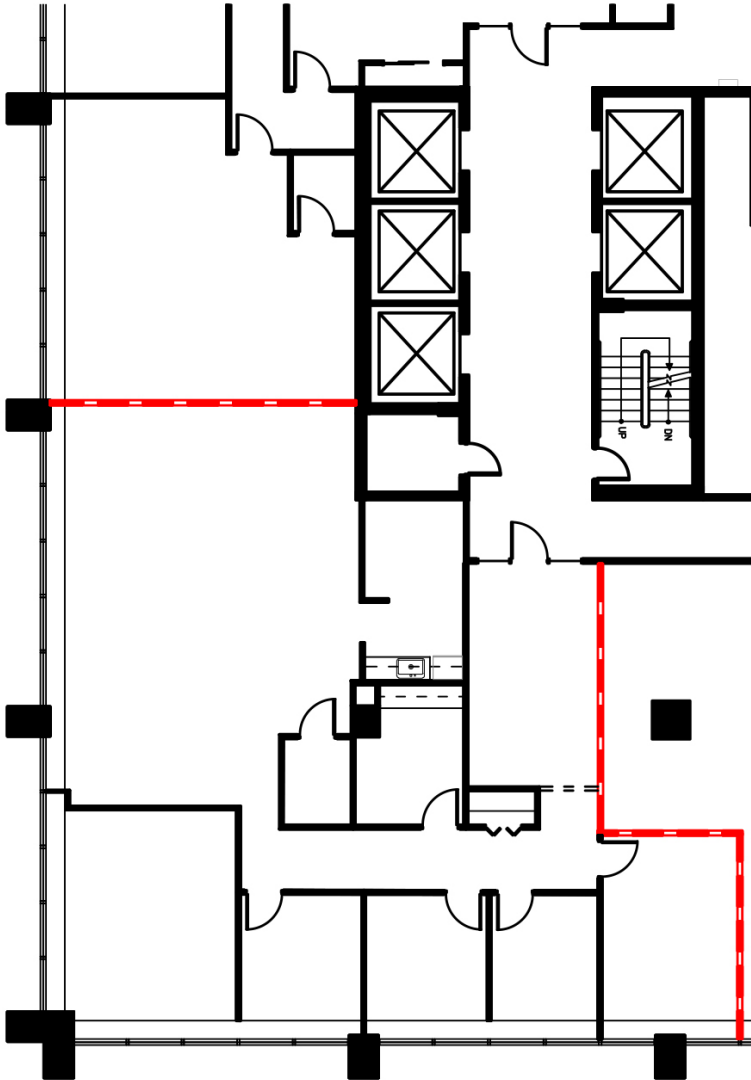

ALL IN ONE.

Existing Conditions

LIMITLESS

onegatewaycenter.com

Managed By:

Exclusive Leasing Agent:

Bryn Cinque | 973.299.3016

James Bailey | 973.299.3013