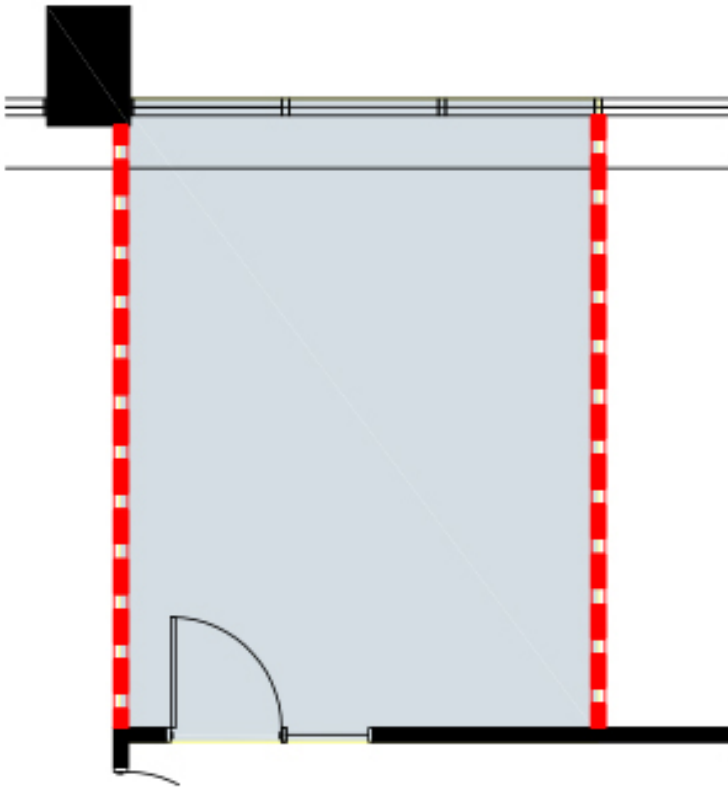

ALL IN ONE.

Existing Conditions

LIMITLESS

onegatewaycenter.com

Managed By:

Exclusive Leasing Agent:

Bryn Cinque | 973.299.3016
James Bailey | 973.299.3013