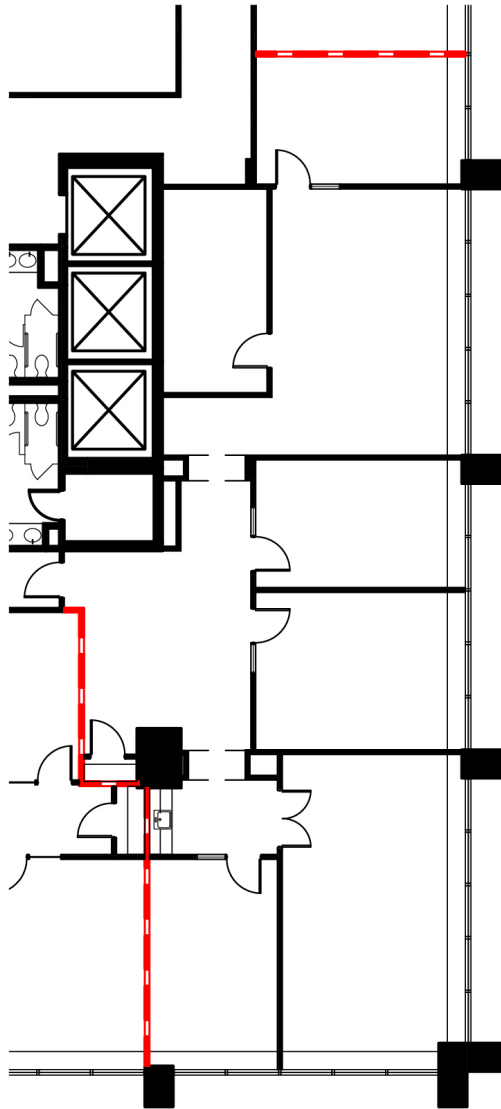

ALL IN ONE.

Existing Conditions

LIMITLESS

onegatewaycenter.com

Managed By:

Exclusive Leasing Agent:

Bryn Cinque | 973.299.3016
James Bailey | 973.299.3013