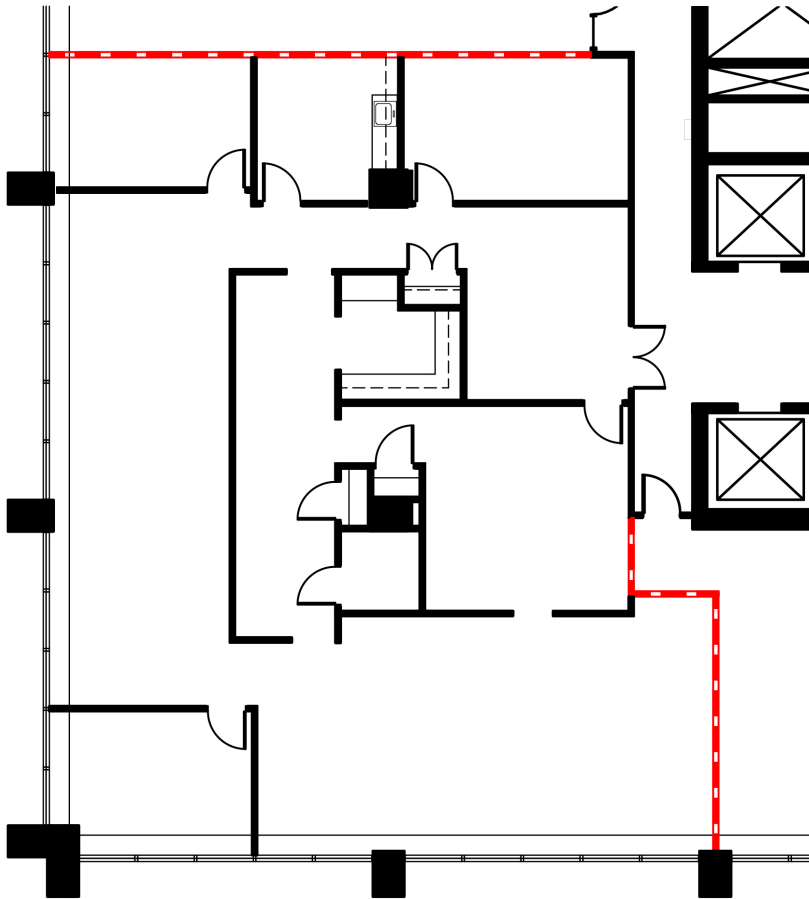

ALL IN ONE.

Existing Conditions

LIMITLESS

onegatewaycenter.com

Managed By:

Exclusive Leasing Agent:

Bryn Cinque | 973.299.3016
James Bailey | 973.299.3013