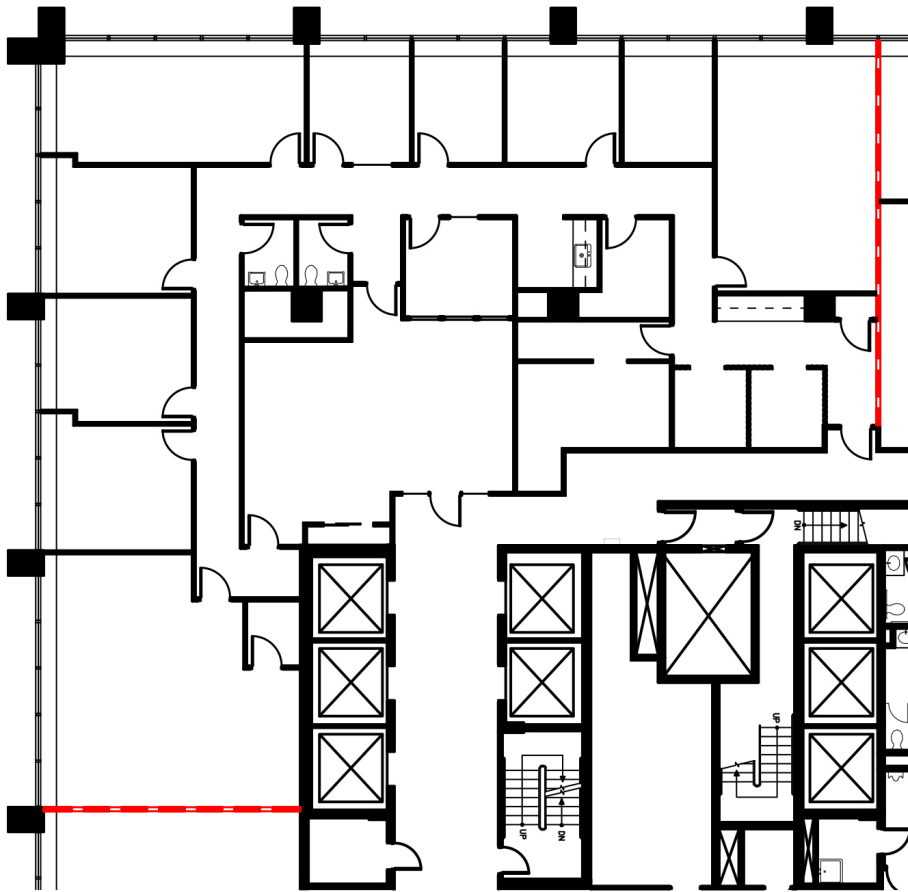

ALL IN ONE.

Existing Conditions

LIMITLESS

onegatewaycenter.com

Managed By:

Exclusive Leasing Agent:

Bryn Cinque | 973.299.3016

James Bailey | 973.299.3013